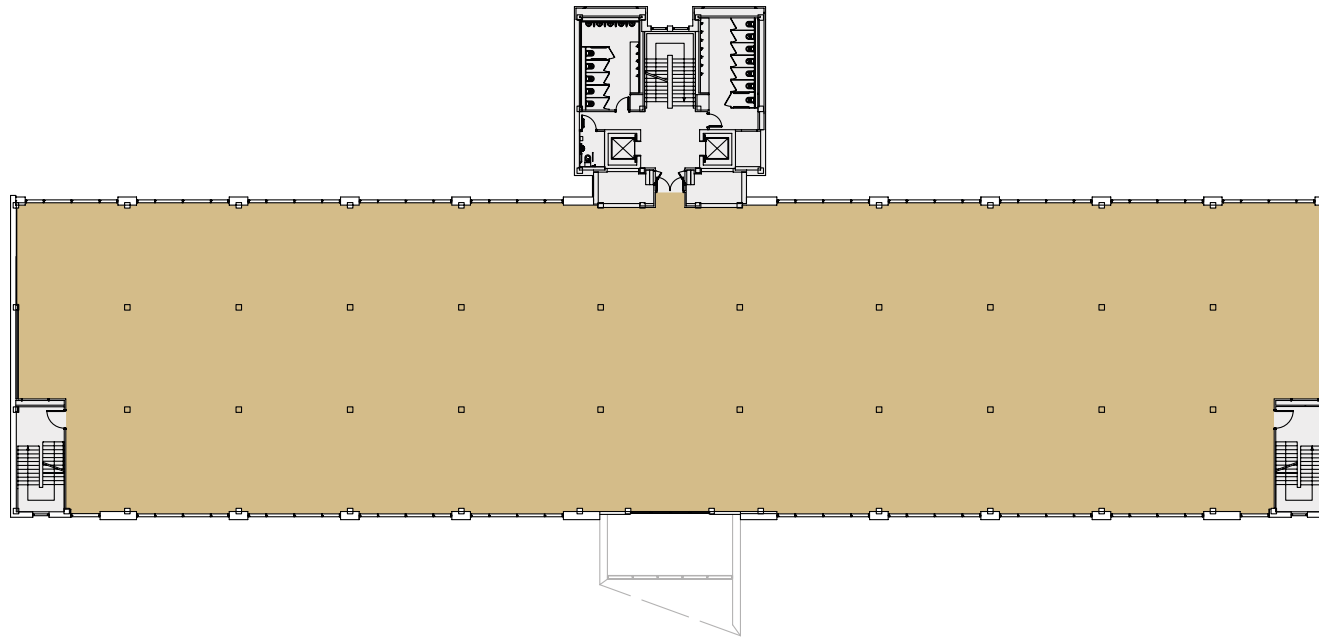

FUSION POINT ONE

GROUND FLOOR

12,024 SQ FT (1,118 SQ M)

■ Floor ■ Cycle Store ■ Showers ■ Communal Area ■ Car Park ■ Electric Vehicle Car Spaces

For indicative purposes only. Not to scale.

FUSION POINT ONE

FIRST FLOOR

16,107 SQ FT (1,496 SQ M)

Dumballs Road

■ Floor ■ Reception ■ Car Park ■ Electric Vehicle Car Spaces

For indicative purposes only. Not to scale.

FUSION POINT ONE

TYPICAL UPPER FLOOR

17,686 SQ FT (1,643 SQ M) / 17,750 SQ FT (1,649 SQ M)

Dumballs Road

■ Floor

For indicative purposes only. Not to scale.