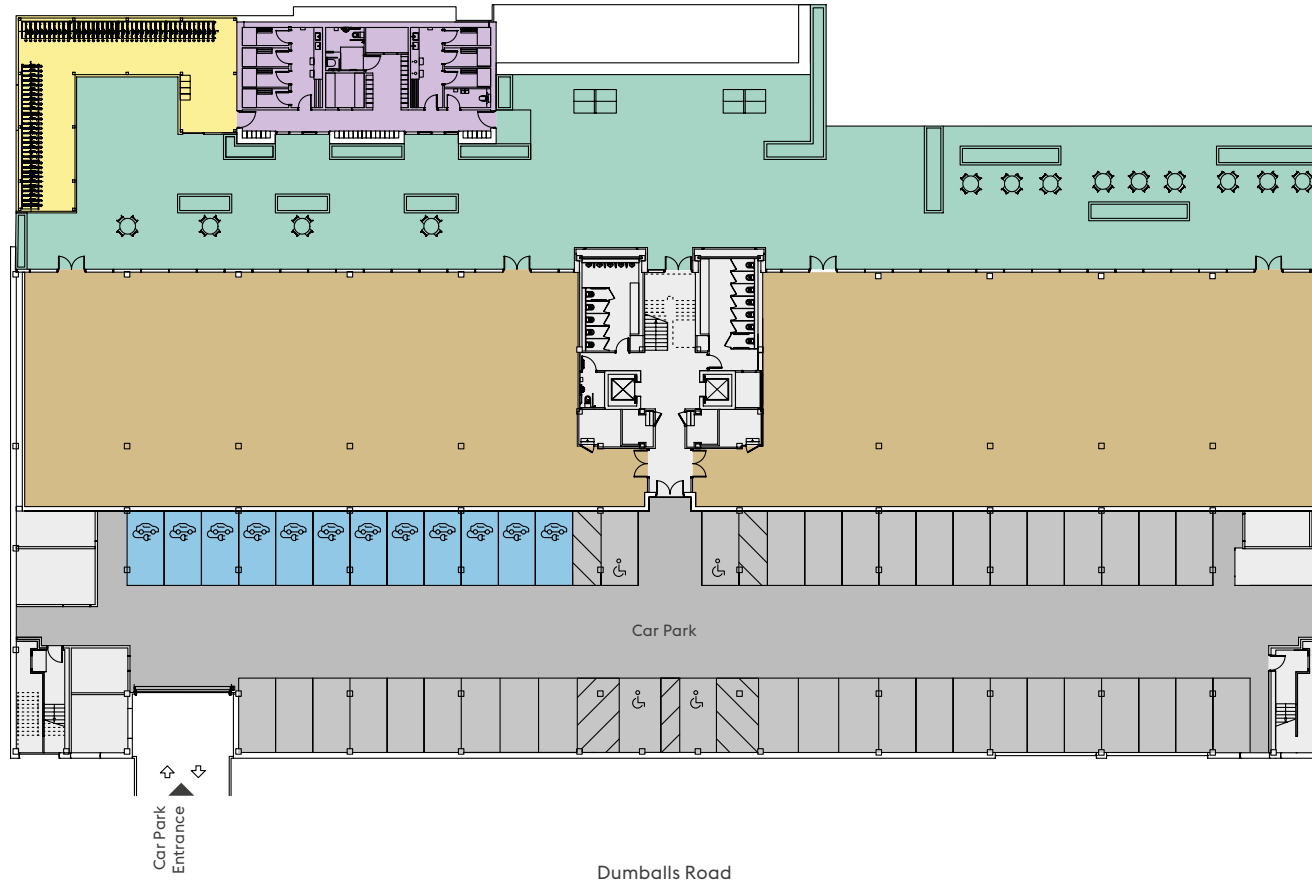

FUSION POINT ONE

GROUND FLOOR

12,024 SQ FT (1,118 SQ M)

■ Floor ■ Cycle Store ■ Showers ■ Communal Area ■ Car Park ■ Electric Vehicle Car Spaces

For indicative purposes only. Not to scale.

FUSION POINT ONE

FIRST FLOOR

16,107 SQ FT (1,496 SQ M)

Dumballs Road

■ Floor ■ Reception ■ Car Park ■ Electric Vehicle Car Spaces

For indicative purposes only. Not to scale.

FUSION POINT ONE

TYPICAL UPPER FLOOR

17,686 SQ FT (1,643 SQ M) / 17,750 SQ FT (1,649 SQ M)

Dumballs Road

■ Floor

For indicative purposes only. Not to scale.