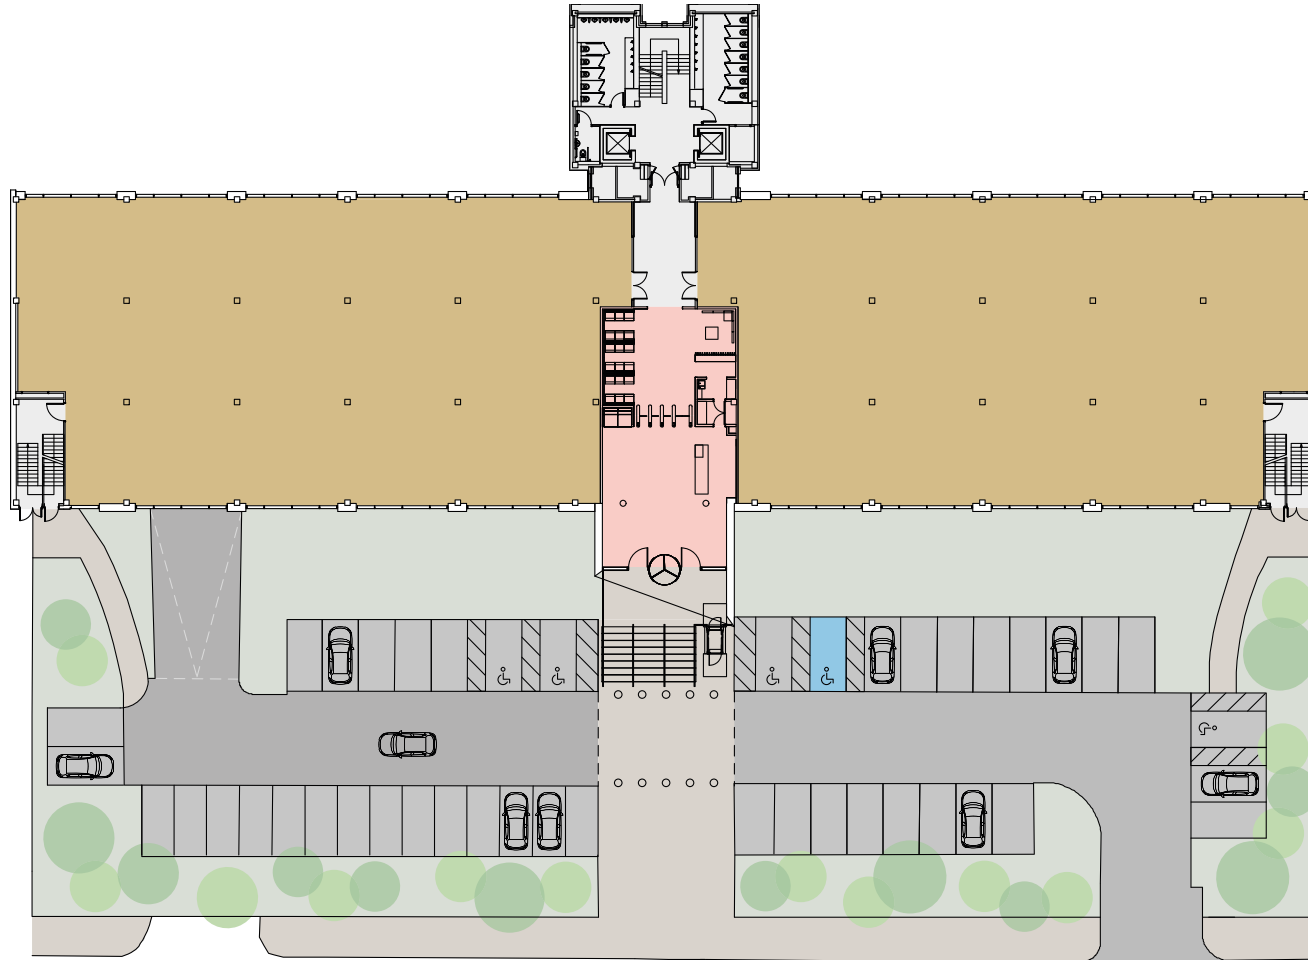

FUSION POINT ONE

GROUND FLOOR

12,024 SQ FT (1,118 SQ M)

■ Floor ■ Cycle Store ■ Showers ■ Communal Area ■ Car Park ■ Electric Vehicle Car Spaces

For indicative purposes only. Not to scale.

FUSION POINT ONE

FIRST FLOOR

16,107 SQ FT (1,496 SQ M)

Dumballs Road

■ Floor ■ Reception ■ Car Park ■ Electric Vehicle Car Spaces

For indicative purposes only. Not to scale.

FUSION POINT ONE

TYPICAL UPPER FLOOR

17,686 SQ FT (1,643 SQ M) / 17,750 SQ FT (1,649 SQ M)

Dumballs Road

■ Floor

For indicative purposes only. Not to scale.